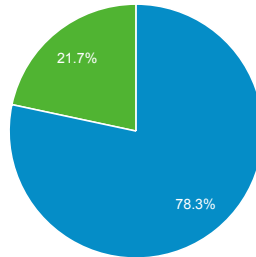

**Pageviews**

**379,050**  
 % of Total: 100.00% (379,050)

**Unique Visitors**

**124,257**  
 % of Total: 100.00% (124,257)

**Avg. Pages / Visit**

**2.24**  
 Avg for View: 2.24 (0.00%)

**Avg. Time on Page**

**00:01:54**  
 Avg for View: 00:01:54 (0.00%)

**Bounce Rate**

**55.89%**  
 Avg for View: 55.89% (0.00%)

**New vs. Returned Visitors**

■ New Visitor ■ Returning Visitor

**Avg. Visits per Visitor**

■ 1 ■ 2 ■ Other

**Total Pageviews**

Page Title	Pageviews	Bounce Rate
School Search   Study in the States	70,893	31.61%
What is the Form I-20?   Study in the States	16,380	65.00%
Welcome   Study in the States	13,140	49.64%
Paying the I-901 SEVIS Fee   Study in the States	10,762	36.56%
Students   Study in the States	10,348	50.84%