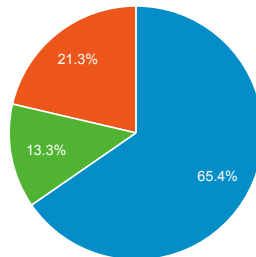

**Pageviews**

**379,050**  
 % of Total: 100.00% (379,050)

**Unique Visitors**

**124,257**  
 % of Total: 100.00% (124,257)

**Avg. Pages / Visit**

**2.24**  
 Avg for View: 2.24 (0.00%)

**Avg. Time on Page**

**00:01:54**  
 Avg for View: 00:01:54 (0.00%)

**Bounce Rate**

**55.89%**  
 Avg for View: 55.89% (0.00%)

**New vs. Returned Visitors**

■ New Visitor ■ Returning Visitor

**Avg. Visits per Visitor**

■ 1 ■ 2 ■ Other

**Total Pageviews**

Page Title	Pageviews	Bounce Rate
School Search   Study in the States	70,893	31.61%
What is the Form I-20?   Study in the States	16,380	65.00%
Welcome   Study in the States	13,140	49.64%
Paying the I-901 SEVIS Fee   Study in the States	10,762	36.56%
Students   Study in the States	10,348	50.84%