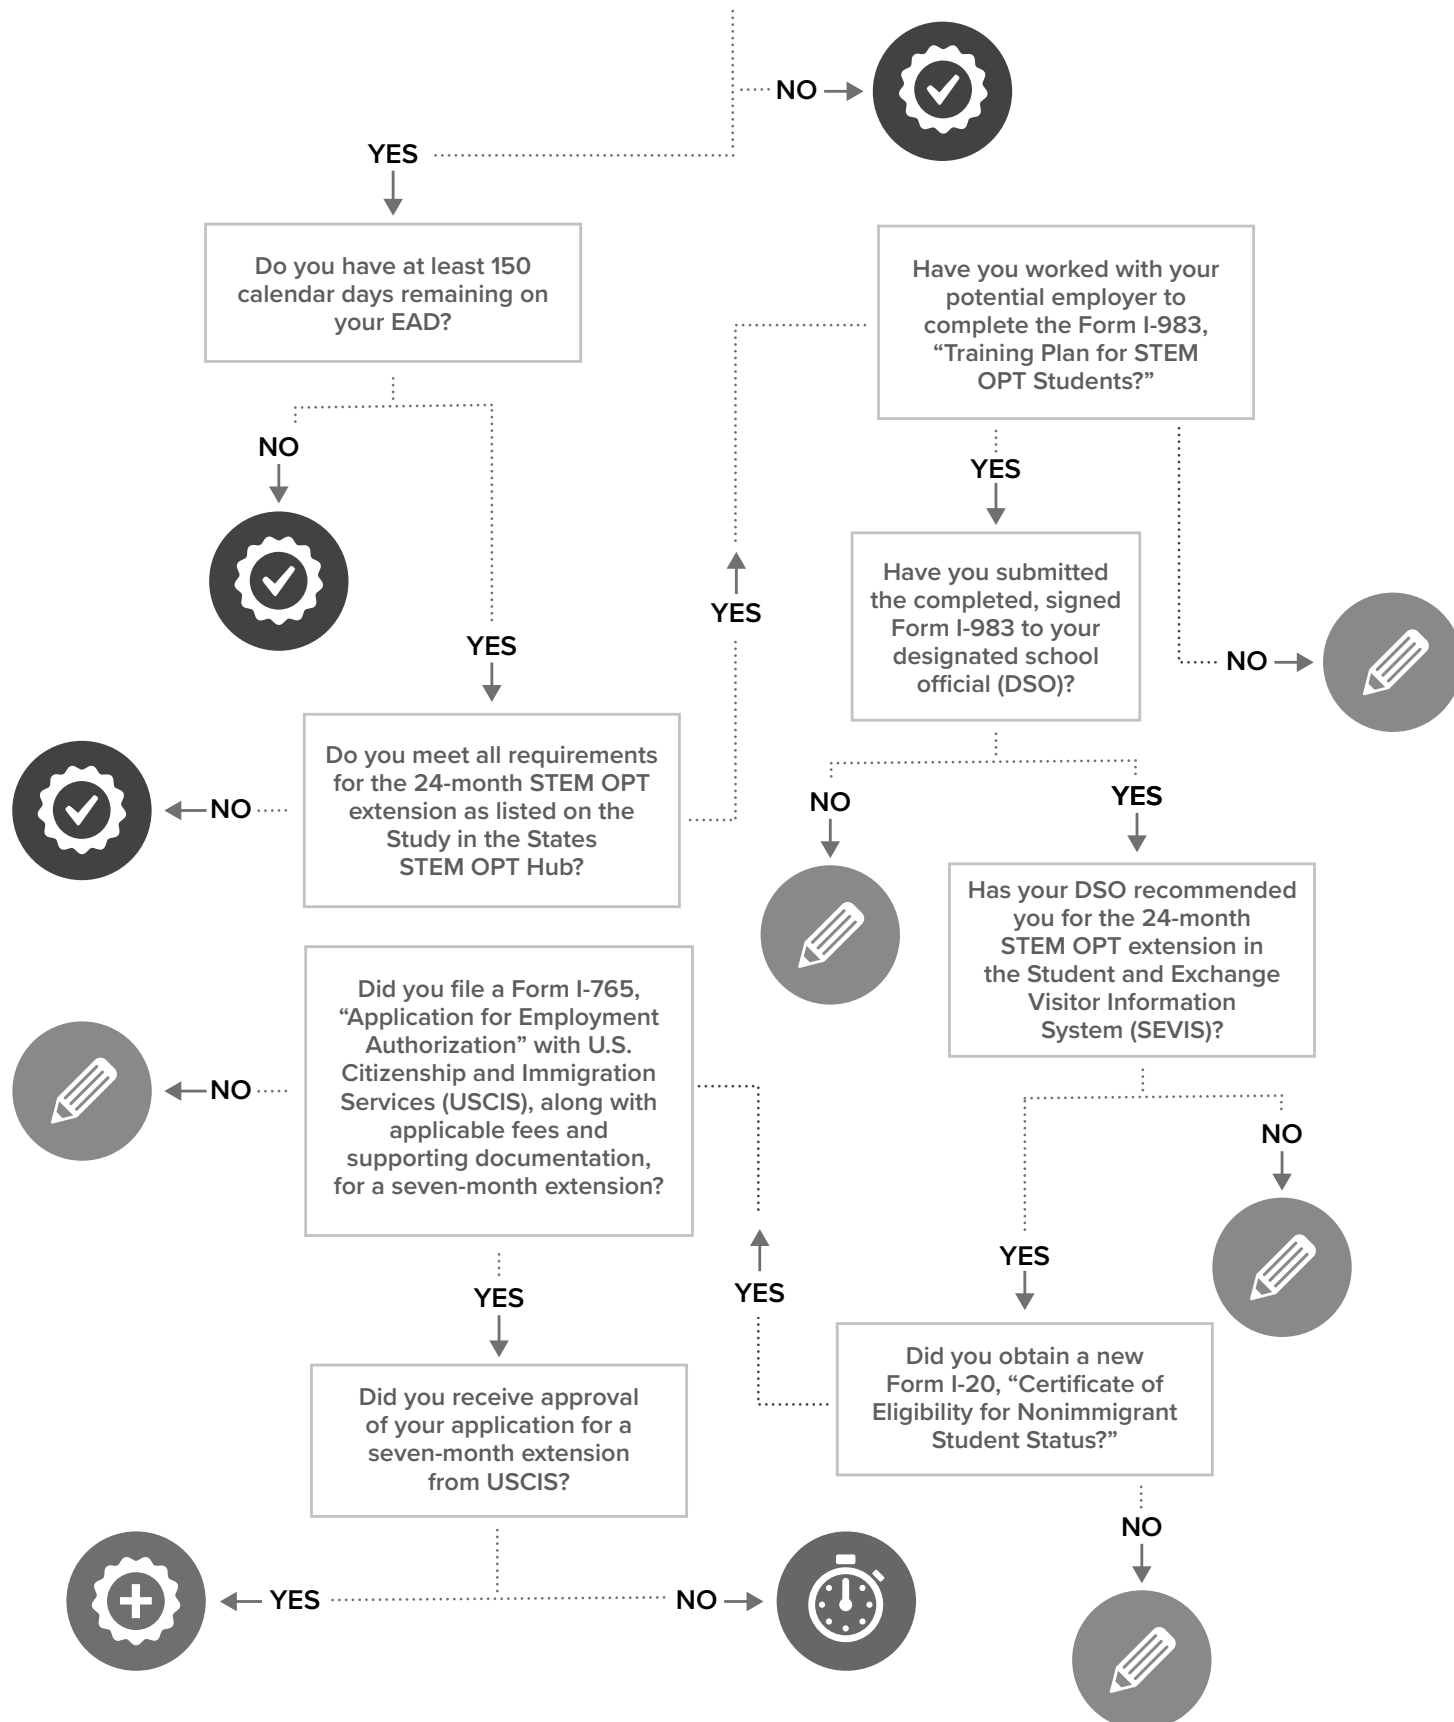

STUDENTS WITH EXISTING 17-MONTH STEM OPT EADS

On May 10, 2016 the U.S. Department of Homeland Security's 24-month optional practical training (OPT) extension for students with science, technology, engineering and mathematics (STEM) degrees effectively replaced the 17-month STEM OPT extension.

Certain students with an existing 17-month STEM OPT employment authorization document (EAD) will have until August 8, 2016 to apply for an additional seven months of OPT. If you have an existing 17-month STEM OPT EAD, take this quiz to help determine if you qualify for the seven-month extension and what next steps you should take.

Do you want to extend your existing 17-month STEM OPT EAD?

CONTINUE TO FOLLOW THE TERMS AND CONDITIONS OF YOUR EXISTING 17-MONTH EAD

Any 17-month STEM OPT EAD that USCIS issued on or before May 9, 2016, will remain valid until the EAD expires, is terminated or revoked. You may be ineligible for the additional seven months or select not to apply. Visit the [STEM OPT Hub](#) for more information about eligibility and application requirements for participants with an [existing 17-month EAD](#).

FOLLOW THE TERMS OF YOUR NEW EAD FOR THE SEVEN-MONTH EXTENSION AFTER YOUR CURRENT EAD EXPIRES

USCIS will issue an EAD with a new validity period. Follow these new terms and conditions once your current EAD has expired.